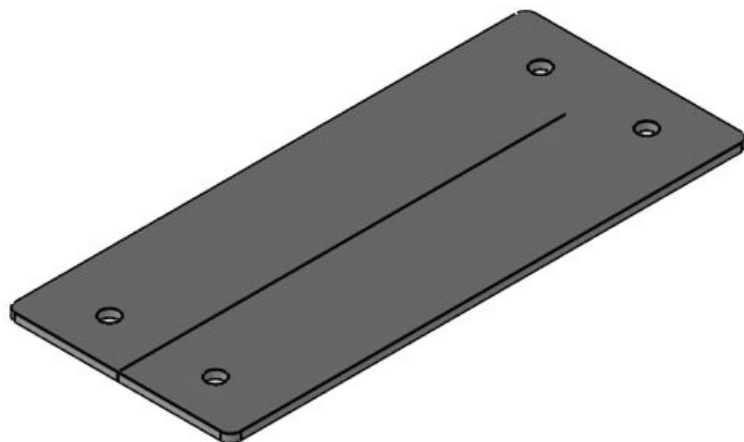

The intumescent (foaming) IFPS fire penetration seals which are mounted at the backside of the cable entry components consist of expandable graphite and increase their volume by a multiple in case of a fire. This creates a barrier which prevents a penetration of flames and high heat from one room into another for the longest possible period.

Based on the standards EN 45545-3 and EN 1363-1 icotek cable entry systems have been tested on "E45" and "EI30" in vertical alignment using mounted IFPS fire penetration seals. All tested products have been successfully certified using only one layer of fire penetration seals.

Furthermore, conventional cables instead of fire-resistant railway cables have been used for the testing.

Also available: IFPS fire penetration seal stripe, 900 x 17 x 2.7 mm, self-adhesive

Specificaties

Materiaal	Grafiet
Eigenschappen	opschuimend, halogeenvrij, zonder siliconen

Producttypes en maten

IFPS 24

Art.nr.	99300	Inbouwmaat	112 x 36 mm
EAN	4251269318	Aantal	4
	375	schroefgaten	
Aantal	1	Diameter van	5,5 mm
Lengte	157 mm	schroefgaten	
Breedte	68 mm		
Hoogte	2,5 mm		
Montage	2,5 mm		
hoogte			