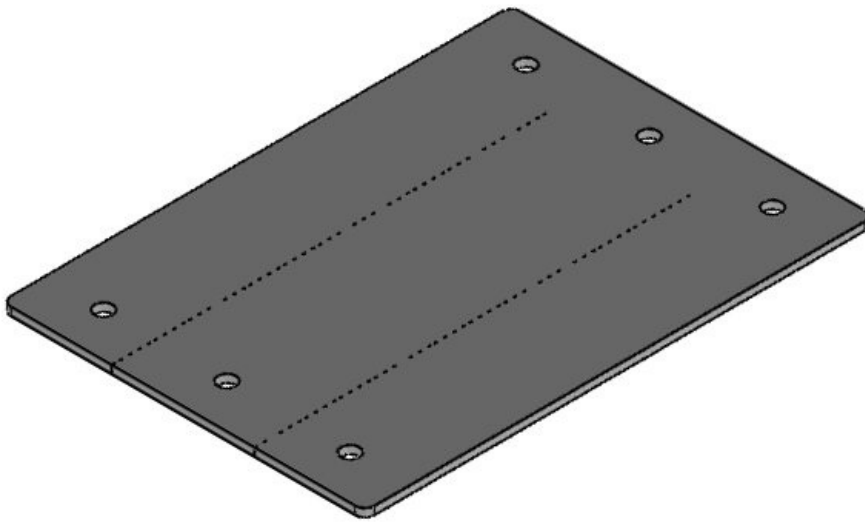

IFPS 24-MT

Art.nr.	99312	Aantal	6
EAN	4251269323	schroefgaten	
	362	Diameter van	5,5 mm
Aantal	1	schroefgaten	
Lengte	157 mm		
Breedte	112 mm		
Hoogte	2,5 mm		
Montage hoogte	2,5 mm		

IFPS 16